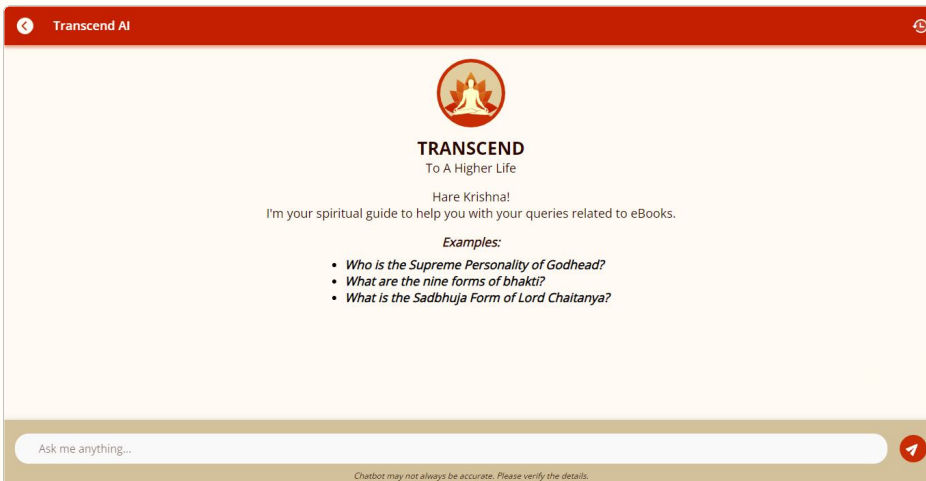

★ **Step 3:** To start a conversation, simply click on the symbol. **A chat window will open** where you can type your questions or requests.