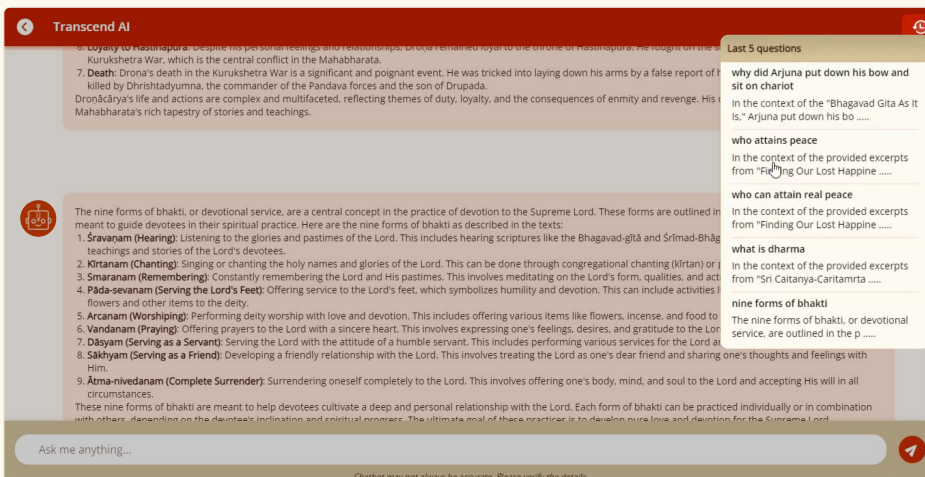

★ **Step 3:** To start a conversation, simply click on the symbol. **A chat window will open** where you can type your questions or requests.

★ **Step 4:** Simply **type your query**

★ **Step 5:** Transcend AI will provide **clear and concise answers**, offering recommendations based on your needs and preferences.

★ **Step 6:** You can ask **follow-up questions** for more details.

★ **Step 7:** You can also revisit your **last five conversations** by tapping the history icon on the top right side of the chat window.