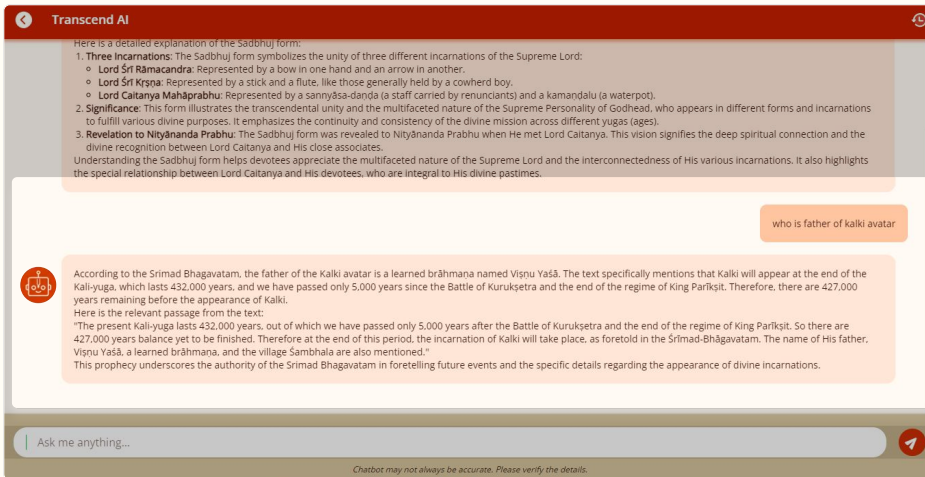

★ **Step 6:** You can ask **follow-up questions** for more details.