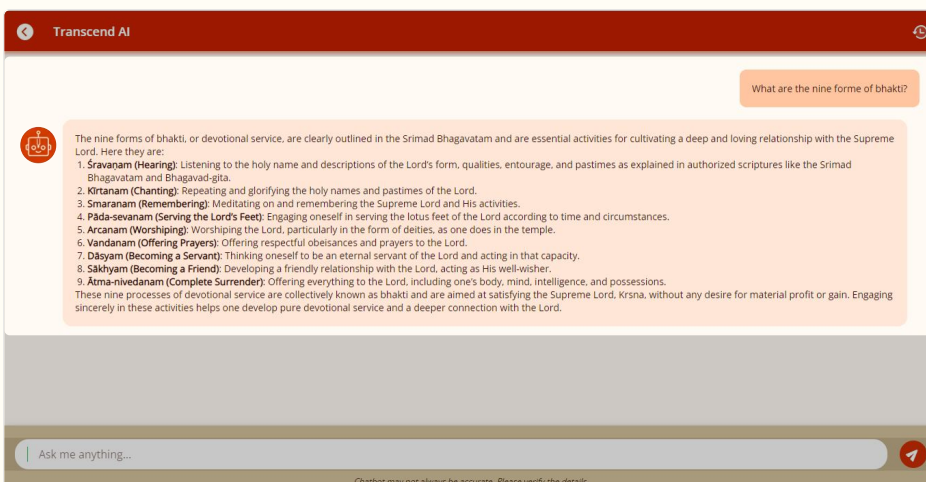

How does it work? ✨

★ **Step 1:** Open the Transcend app on your device and **go to the eBook library**

★ **Step 2:** You'll find our bright, joyful and friendly **Transcend AI symbol** present on the bottom right corner of your screen.

★ **Step 3:** To start a conversation, simply click on the symbol. **A chat window will open** where you can type your questions or requests.

★ **Step 4:** Simply **type your query**

★ **Step 5:** Transcend AI will provide **clear and concise answers**, offering recommendations based on your needs and preferences.