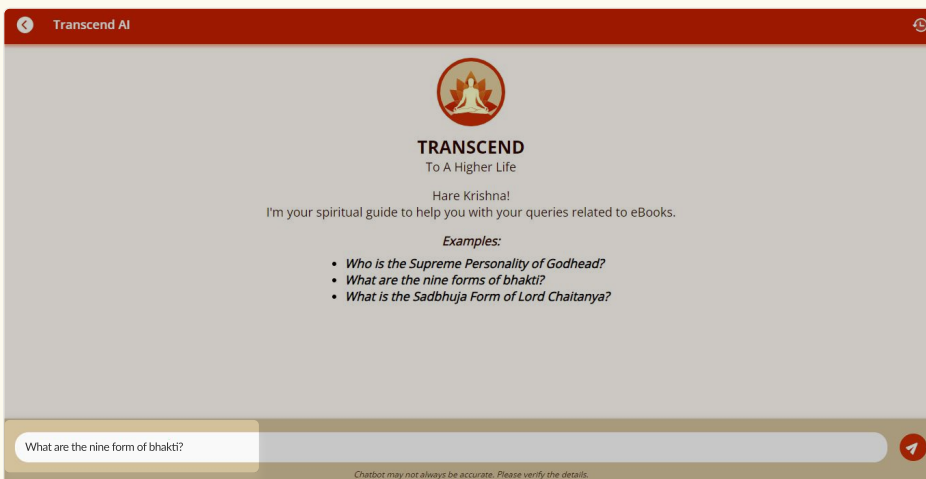

★ **Step 4:** Simply **type your query**